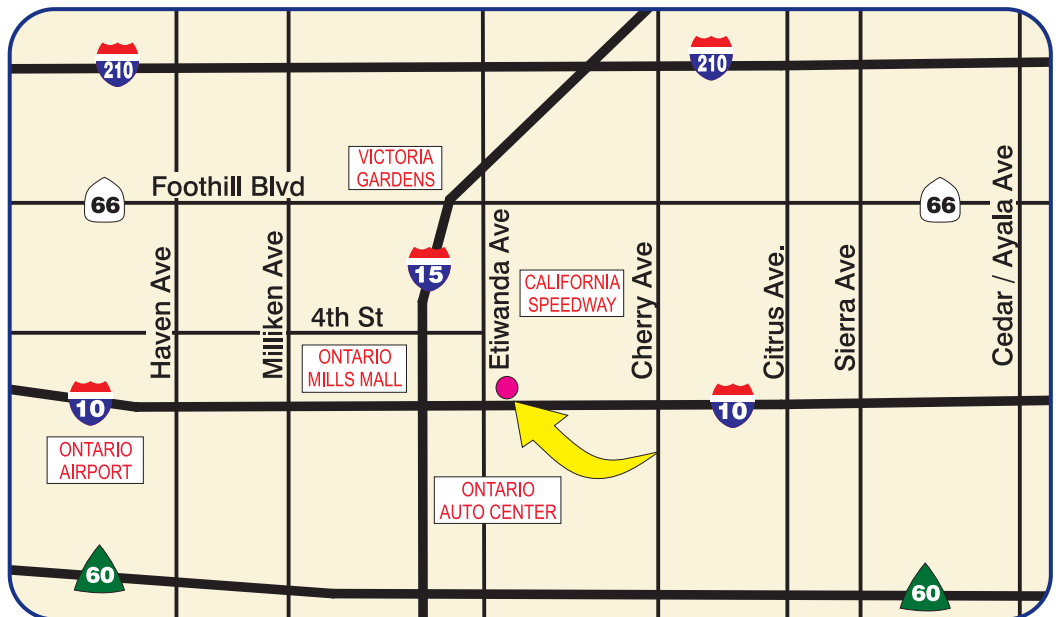

I-10 Fwy - AUTO CLUB SPEEDWAY MARQUEE

I-10 FREEWAY * NORTH LINE * EAST OF ETIWANDA AVE.
West Facing 20 X 40 Digital Bulletin

Panel ID#:

Fontana-1W

City:

Fontana, CA.
92335

GPS:

34.068723
-117.521498

D.E.C.:

144,900

A18+ Weekly Impressions:

328,370

TAB #:

30649609

*Excellent Digital Display On A Very Familiar Landmark
And The First Advertising Opportunity After the I-15
Interchange*

632 S. HOPE AVE.
ONTARIO, CA. 91761
(909) 983-4414
FAX (909) 983-7579