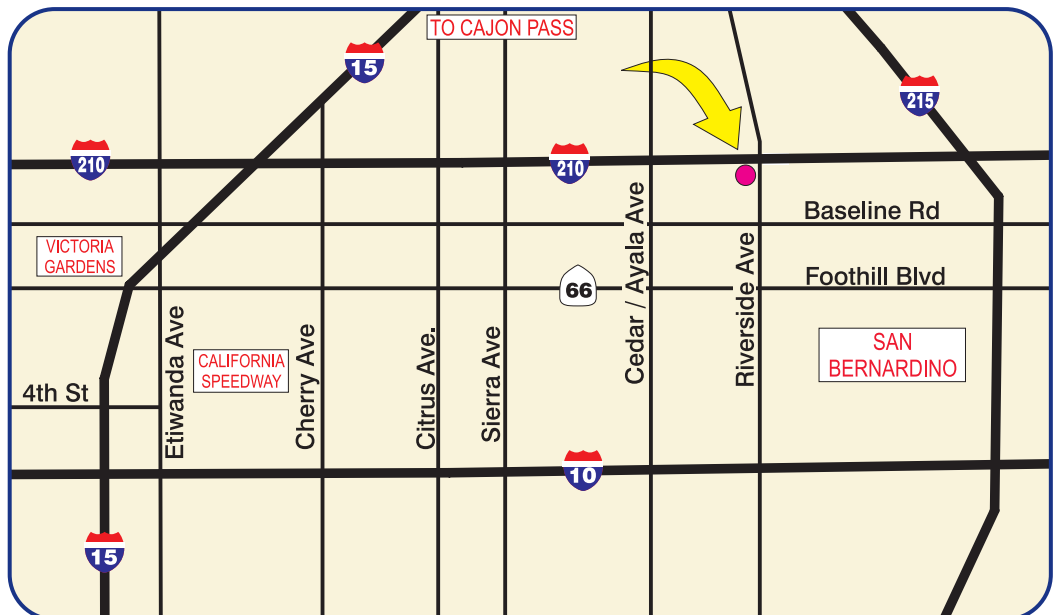

**210 FWY - SAN BERNARDINO TO PASADENA**

**210 FREEWAY \* SOUTH LINE \* AT RIVERSIDE AVE.  
East Facing 25 X 20 Digital Bulletin**

Panel ID#:  
**Rialto-1E**

*The ONLY Billboard On The 210 Freeway In The Inland Empire  
And Through LA County to Azusa*

City:  
**Rialto, CA.  
92376**  
GPS:  
**34.134925  
-117.370833**

D.E.C.:  
**85,200**  
A18+ Weekly Impressions:  
**244,388**  
TAB #:  
**30649612**

632 S. HOPE AVE.  
ONTARIO, CA. 91761  
**(909) 983-4414**  
FAX (909) 983-7579