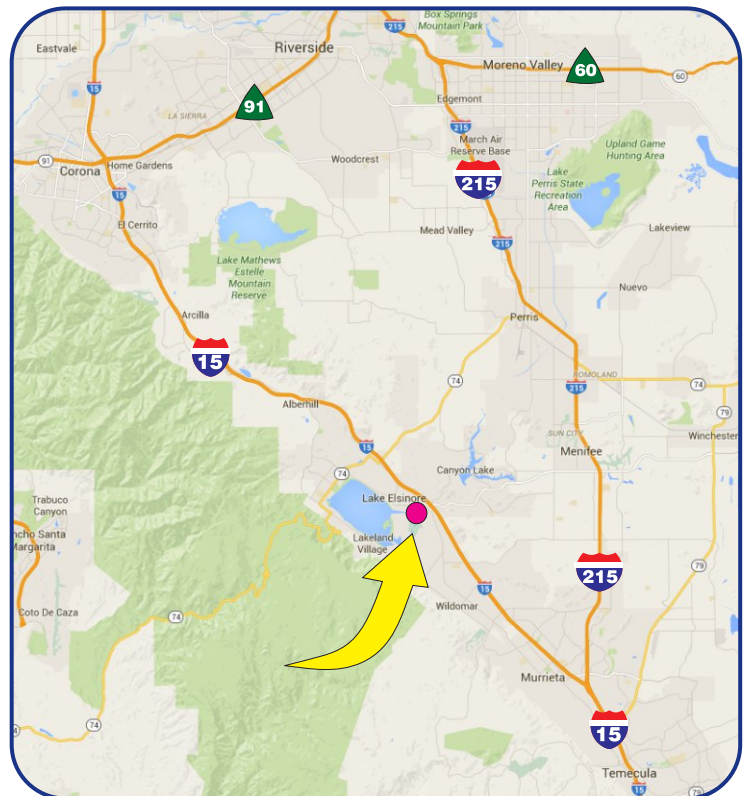

RIVERSIDE / INLAND EMPIRE TO SAN DIEGO

**I-15 FREEWAY * WEST LINE * NORTH OF DIAMOND DR/RAILROAD CYN
South Facing 14 X 48 Digital Bulletin**

Panel ID#:
Elsinore-1S

City:
**Lake Elsinore, CA.
92530**

GPS:
**33.670168
-117.310425**

D.E.C.:
85,500

A18+ Weekly Impressions:
241,654

TAB #:
30657513

*Excellent
Location
In South
Riverside
County
Bridging
The Inland
Empire And
San Diego*

632 S. HOPE AVE.
ONTARIO, CA. 91761
(909) 983-4414
FAX (909) 983-7579