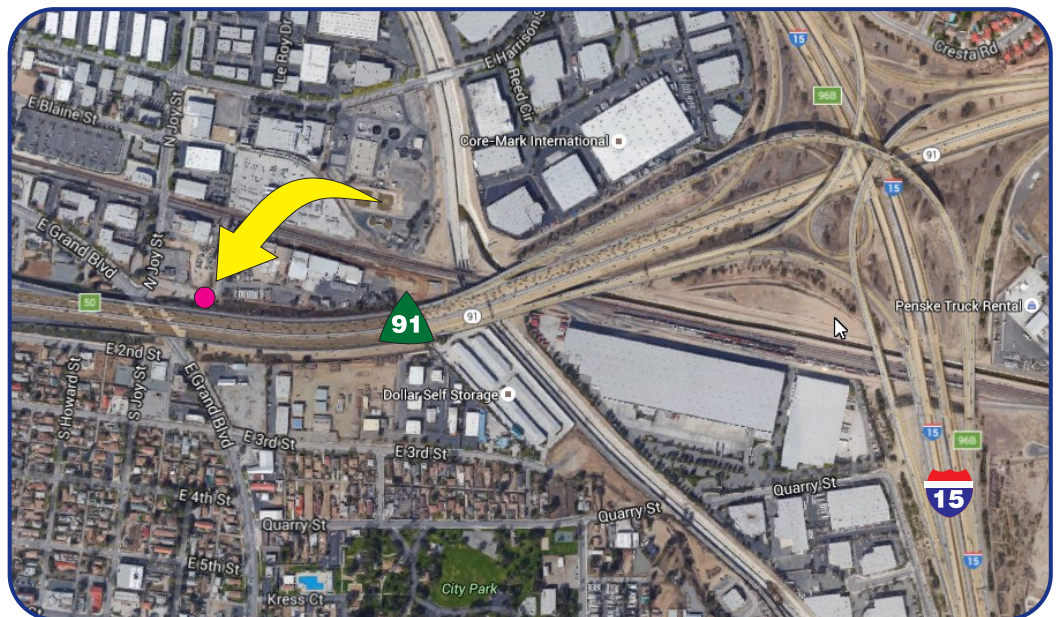

INLAND EMPIRE TO ORANGE COUNTY

**91 FREEWAY * NORTH LINE * WEST OF I-15 FREEWAY
East Facing 14 X 48 Digital Bulletin**

Panel ID#:

Corona-3E

City:

**Corona, CA.
92879**

GPS:

**33.879738
-117.559599**

D.E.C.:

179,400

A18+ Weekly Impressions:

752,532

TAB #:

30762630

Excellent Location And The First Advertising Opportunity After The I-15 Interchange. 91 Freeway Is The Busiest Freeway In The Inland Empire, Connecting Orange County to Riverside and the I.E.