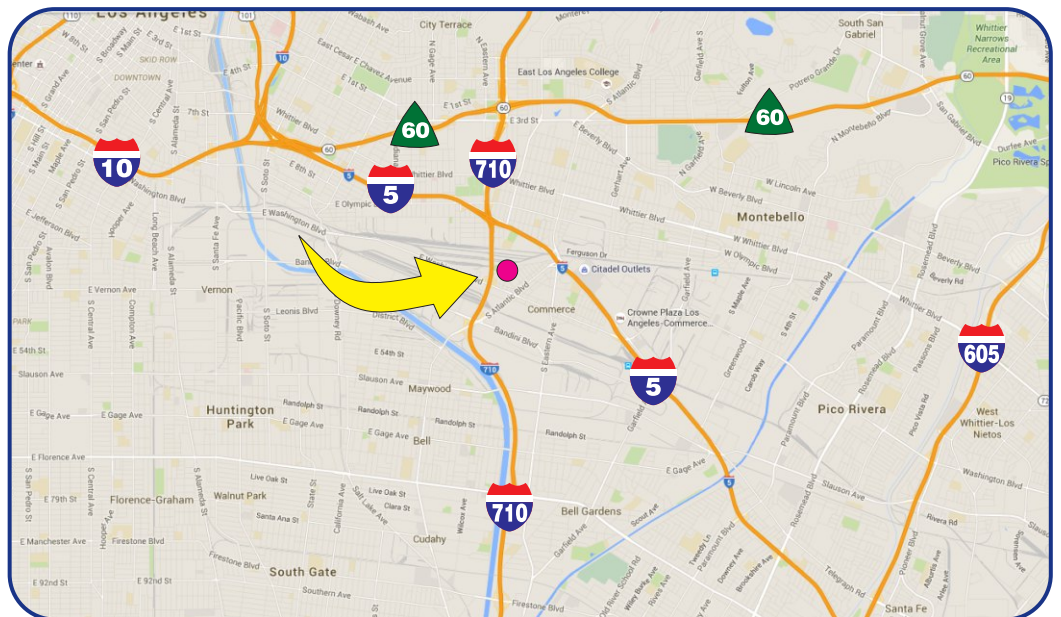

LONG BEACH TO LOS ANGELES METRO

**710 FREEWAY * EAST LINE * 0.5 Mi. SOUTH OF I-5
South Facing 14 X 48 Bulletin**

Panel ID#:

Commerce-1S

City:

**Commerce, CA.
90040**

GPS:

**34.008972
-118.17196**

D.E.C.:

170,500

A18+ Weekly Impressions:

796,960

TAB #:

30649603

*Excellent Location On A Primary Connector
Between LA Metro Area and Long Beach
(Including Harbor, Downtown, and Beaches)*

**632 S. HOPE AVE.
ONTARIO, CA. 91761
(909) 983-4414
FAX (909) 983-7579**