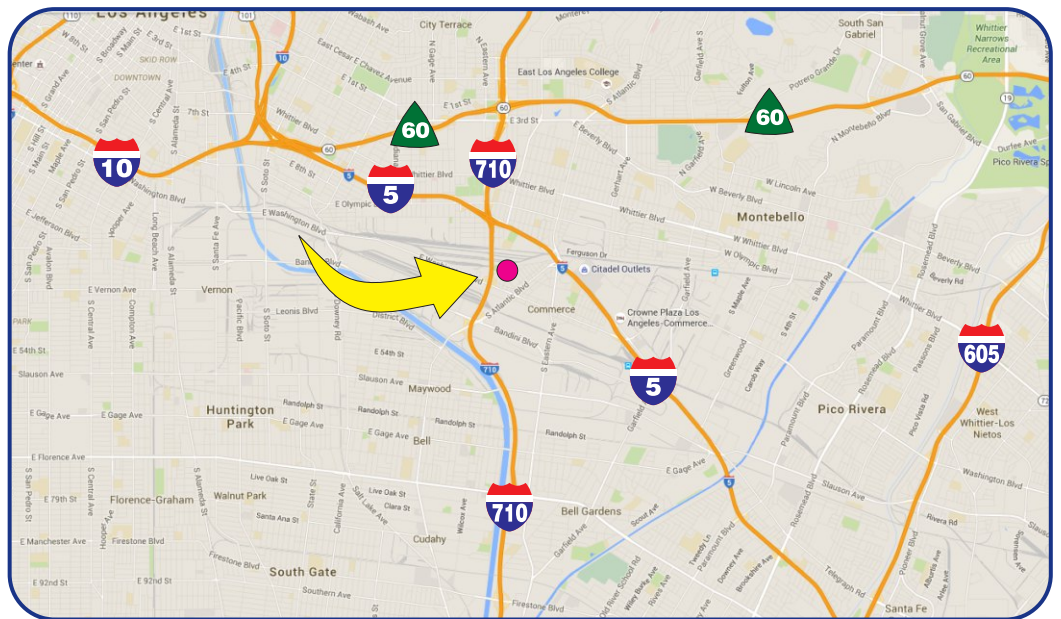

LOS ANGELES METRO TO LONG BEACH

**710 FREEWAY * EAST LINE * 0.5 Mi. SOUTH OF I-5
North Facing 14 X 48 Bulletin**

Panel ID#:

Commerce-1N

City:

**Commerce, CA.
90040**

GPS:

**34.008972
-118.17196**

D.E.C.:

170,500

A18+ Weekly Impressions:

632,880

TAB #:

30649602

*Excellent Location On A Primary Connector
Between LA Metro Area and Long Beach
(Including Harbor, Downtown, and Beaches)*

**632 S. HOPE AVE.
ONTARIO, CA. 91761
(909) 983-4414
FAX (909) 983-7579**