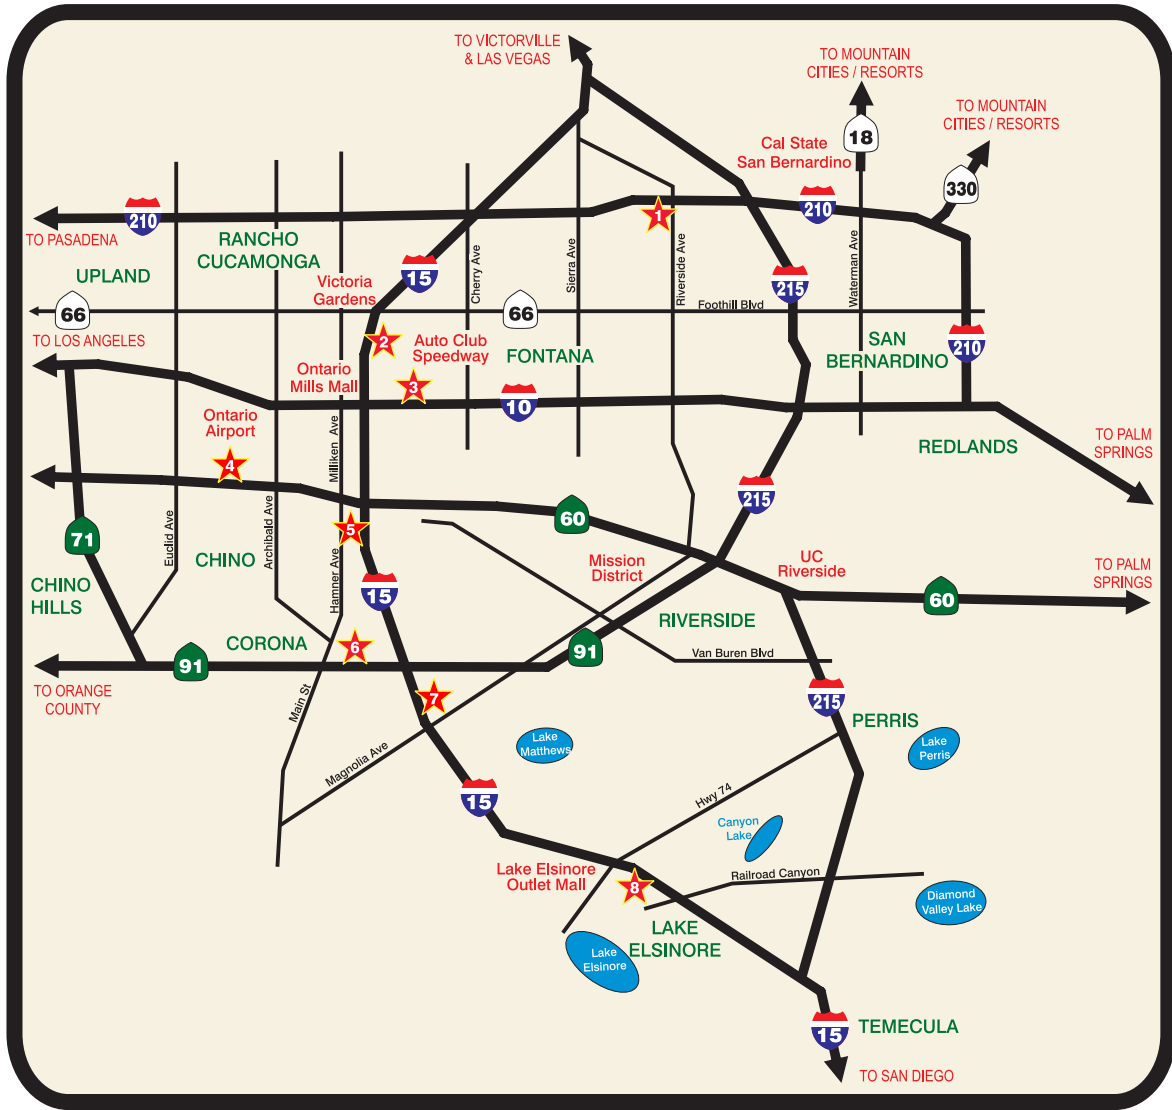

632 S. HOPE AVE., ONTARIO, CALIFORNIA 91761-1823  
 (909) 983-4414 • FAX (909) 983-7579

## General Outdoor Advertising

1. 210 Fwy South Line, at Riverside Ave., Rialto  
 RIALTO-1W: West Face 25x20  
 RIALTO-1E: East Face 25x20
2. I-15 Fwy East Line, between Foothill & 4th St.,  
 Rancho Cucamonga  
 RANCHO-1N: North Face 14x48  
 RANCHO-1S: South Face 14x48
3. I-10 Fwy North Line, at Etiwanda Ave., Fontana  
 FONTANA-1W: West Face 20x40  
 FONTANA-1E: East Face 20x40
4. 60 Fwy North Line, East of Vineyard, Ontario  
 ONTARIO-1W: West Face 14x48  
 ONTARIO-1E: East Face 14x48
5. I-15 Fwy West Line, South of 60 Fwy, Eastvale  
 EASTVALE-1N: North Face 14x48  
 EASTVALE-1S: South Face 14x48
6. 91 Fwy North Line, West of I-15, Corona  
 CORONA-3W: West Face 14x48  
 CORONA-3E: East Face 14x48
7. I-15 Fwy East Line, South of I-15, Corona  
 CORONA-4N: North Face 14x48  
 CORONA-4S: South Face 14x48
8. I-15 Fwy West Line, North of Diamond Dr.,  
 Lake Elsinore  
 ELSINORE-1N: North Face 14x48  
 ELSINORE-1S: South Face 14x48