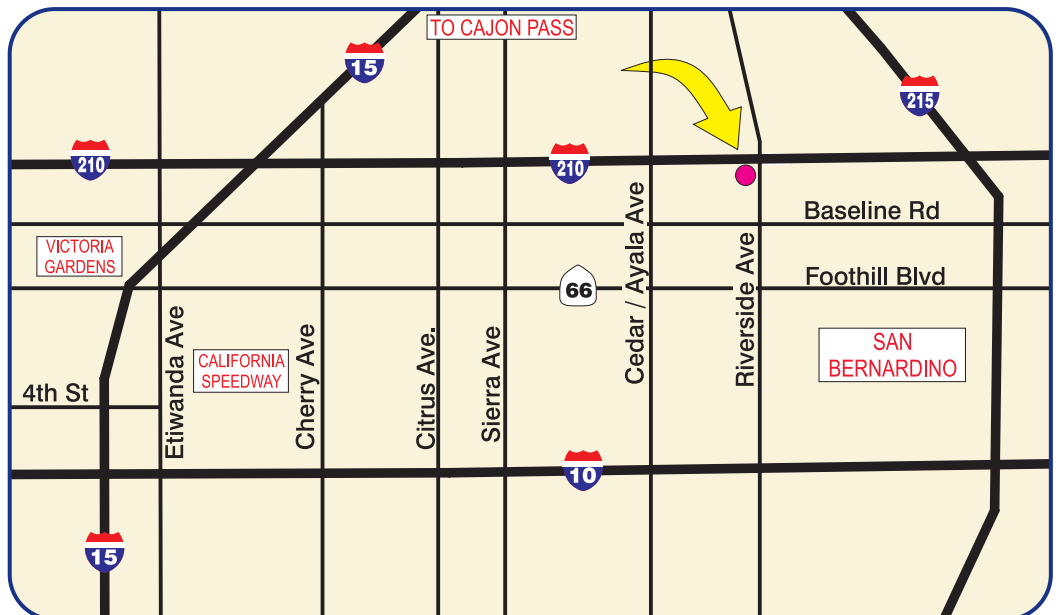

210 FWY - PASADENA TO SAN BERNARDINO

**210 FREEWAY * SOUTH LINE * AT RIVERSIDE AVE.
West Facing 25 X 20 Digital Bulletin**

Panel ID#:
Rialto-1W

City:
Rialto, CA.
92376
GPS:
34.134925
-117.370833

D.E.C.:
85,200
A18+ Weekly Impressions:
224,438
TAB #:
30649613

*The ONLY Billboard On The 210 Freeway In The Inland Empire
And Through LA County to Azusa*

632 S. HOPE AVE.
ONTARIO, CA. 91761
(909) 983-4414
FAX (909) 983-7579