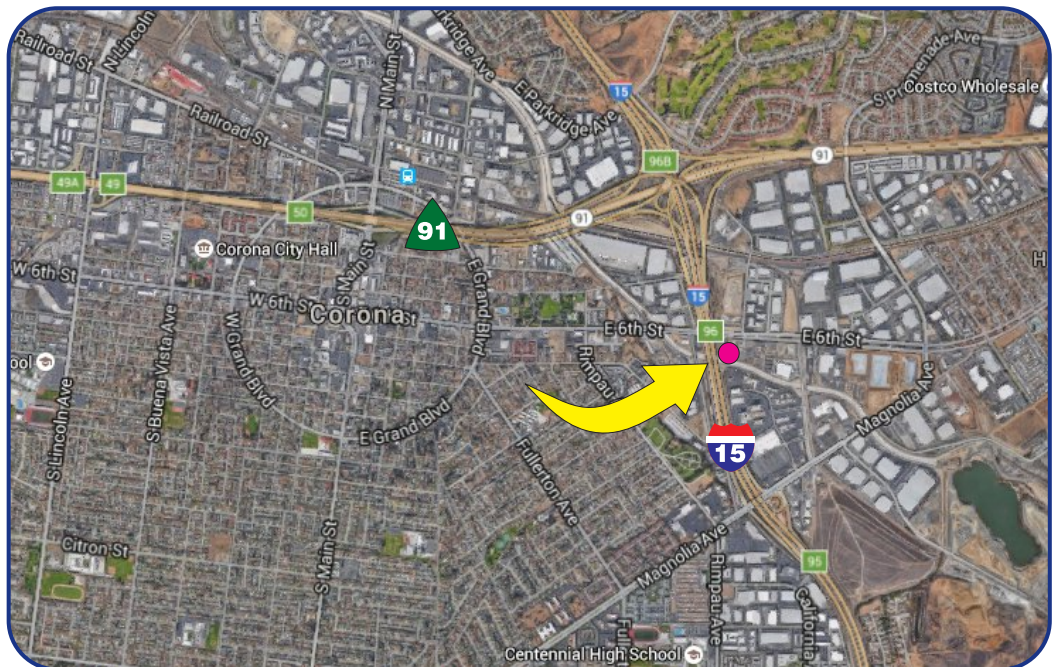

I-15 & 91 Fwy Interchange

I-15 FREEWAY * EAST LINE * SOUTH OF 91 FREEWAY
South Facing 14 X 48 Digital Bulletin

Panel ID#:
Corona-4S

*Excellent Location Just Before The 91 Interchange,
Right At The Traffic "Crunch"*

City:
Corona, CA.
92879

GPS:
33.873389
-117.544575

D.E.C.:
129,000
A18+ Weekly Impressions:
554,667
TAB #:
30774758

632 S. HOPE AVE.
ONTARIO, CA. 91761
(909) 983-4414
FAX (909) 983-7579 