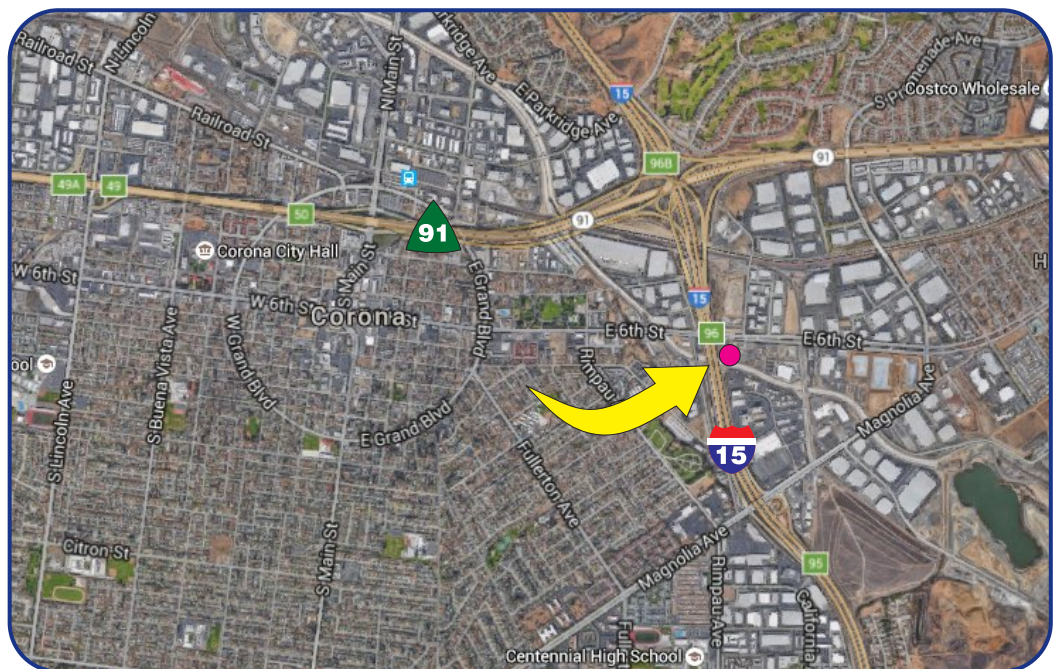

I-15 & 91 Fwy Interchange

I-15 FREEWAY * EAST LINE * SOUTH OF 91 FREEWAY
North Facing 14 X 48 Digital Bulletin

Panel ID#:
Corona-4N

*Excellent Location Just Past The 91 Interchange,
For Traffic Heading To South Riverside Including Lake Elsinore &
Temecula Areas And San Diego*

City:
Corona, CA.
92879

GPS:
33.873389
-117.544575

D.E.C.:
129,000
A18+ Weekly Impressions:
430,954
TAB #:
30774757

632 S. HOPE AVE.
ONTARIO, CA. 91761
(909) 983-4414
FAX (909) 983-7579