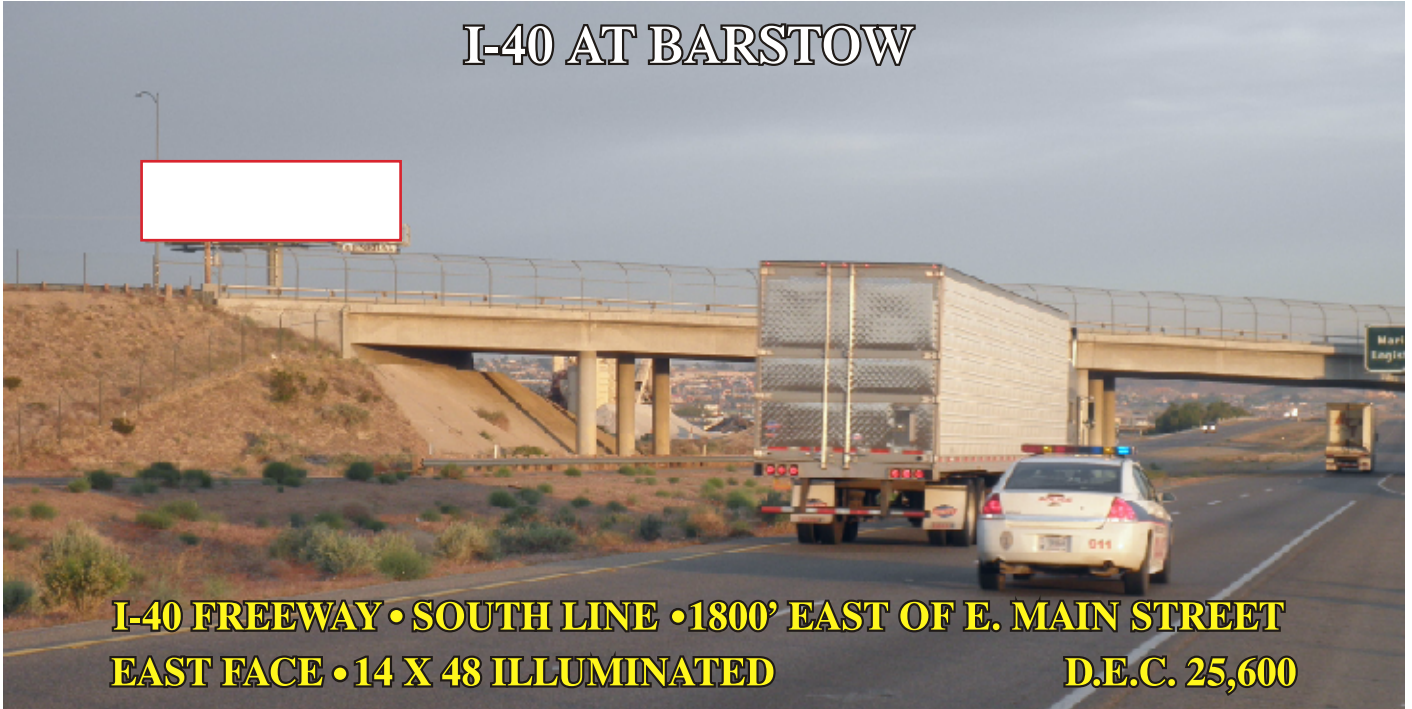

www.general-outdoor.com

632 S. HOPE AVE., ONTARIO, CALIFORNIA 91761-1823
(909) 983-4414 • FAX (909) 983-7579

BARSTOW-7E
Barstow

General Outdoor Advertising

I-40 AT BARSTOW

**I-40 FREEWAY • SOUTH LINE • 1800' EAST OF E. MAIN STREET
EAST FACE • 14 X 48 ILLUMINATED D.E.C. 25,600**

**EXCELLENT DISPLAY FOR TRAFFIC HEADING TOWARDS BARSTOW FROM
LAUGHLIN AND OTHER COLORADO RIVER CITIES**